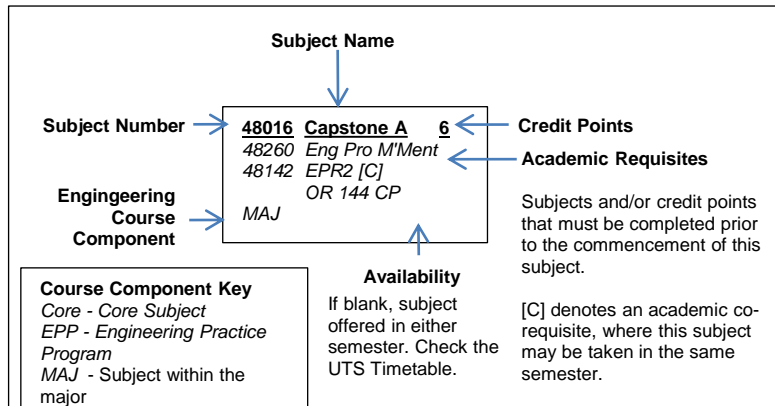

UTS: Engineering Course Template

Course: C10339v1 BE BCII (various majors)

Stage 1	Stage 2	Stage 3	Stage 4	Stage 5	Stage 6	Stage 7	Stage 8	Stage 9	Stage 10
83130 Maths Mod 1 6 <i>Core</i>	83230 Maths Mod 2 6 33130 Maths Mod 1 <i>Core</i>	48240 Design & Inno 6 Fundamentals 33130 Maths Mod 1 48230 Eng Comm <i>Core</i>	48250 Eng Eco & Fin 6 48110 EE1 48230 Eng Comm 48240 Design&Inno Fund <i>Core</i>	48260 Eng Proj Man 6 48240 Design&Inno Fund 48122 EPR1 OR 96 CP <i>Core</i>	48016 Capstone A 6 48260 Eng Pro M'Ment 48142 EPR2 [C] OR 144 CP <i>MAJ</i>	48026 Capstone B 6 48016 Capstone A <i>MAJ</i>	12 Weeks Work Experience	81521 Envisioning 6 Futures <i>Core</i>	81524 Pro' Prac 6 at Cutting Edge <i>Core</i>
48230 Eng Comm 6 <i>Core</i>	Eng Major 6	Eng Major 6	Eng Major 6	Eng Major 6	48270 Entrepreneur' & 6 Commercialisation 120cp <i>Core</i>	Eng Major 6		81522 Inno Intern A 6 OR 81523 Speculative 6 Start-Up <i>Core</i>	81525 Inno Intern B 6 <i>Core</i>
88037 Phys Mod 6 <i>Core</i>	Eng Major 6	Eng Major 6	Eng Major 6	Eng Major 6	Eng Major 6	Eng Major 6		81531 Inno Capstone: 12 R & Dev'ment <i>Core</i>	81532 Inno Capstone: 12 R & Tran'stion <i>Core</i>
Eng Major 6	Eng Major 6	Eng Major 6	Eng Major 6	Eng Major 6	Eng Major 6	Eng Major 6		48100 Professional 6 Practice 126 CP	

July	Summer	July	Summer	July	Summer
81511 Problems to 6 Possibilities <i>Core</i>	81512 Creative Prac 6 & Methods <i>Core</i>	81513 Past. Present. 6 Future of Inno <i>Core</i>	81514 Creativity & 6 & Methods Complexity <i>Core</i>	81515 Leading Inno 6 <i>Core</i>	81516 Initiatives & 6 Entrepre'ship <i>Core</i>

UTS Timetable remains the definitive source on subject availability
Your study plan defines course requirements
For further assistance, contact Student Centre at 1300 275 887